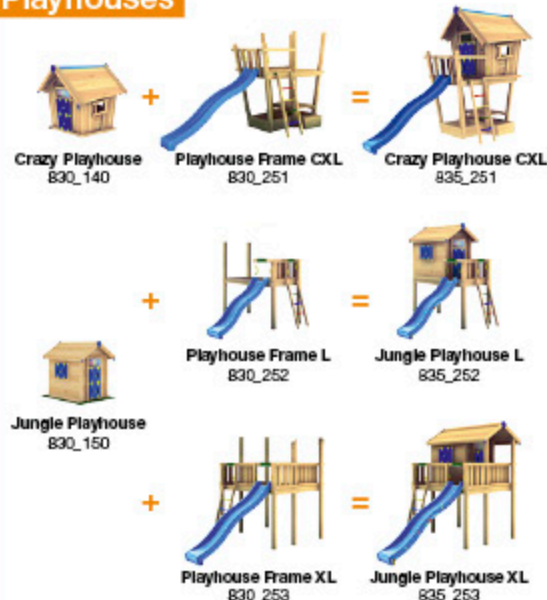

24c

25

26

2x 20 mm
002_308

27 Extra

28 Safety Check

29

Playtowers

Playhouses

Modules

Swings

Links

Accessories

Part 2

Assembly

Climb Frames